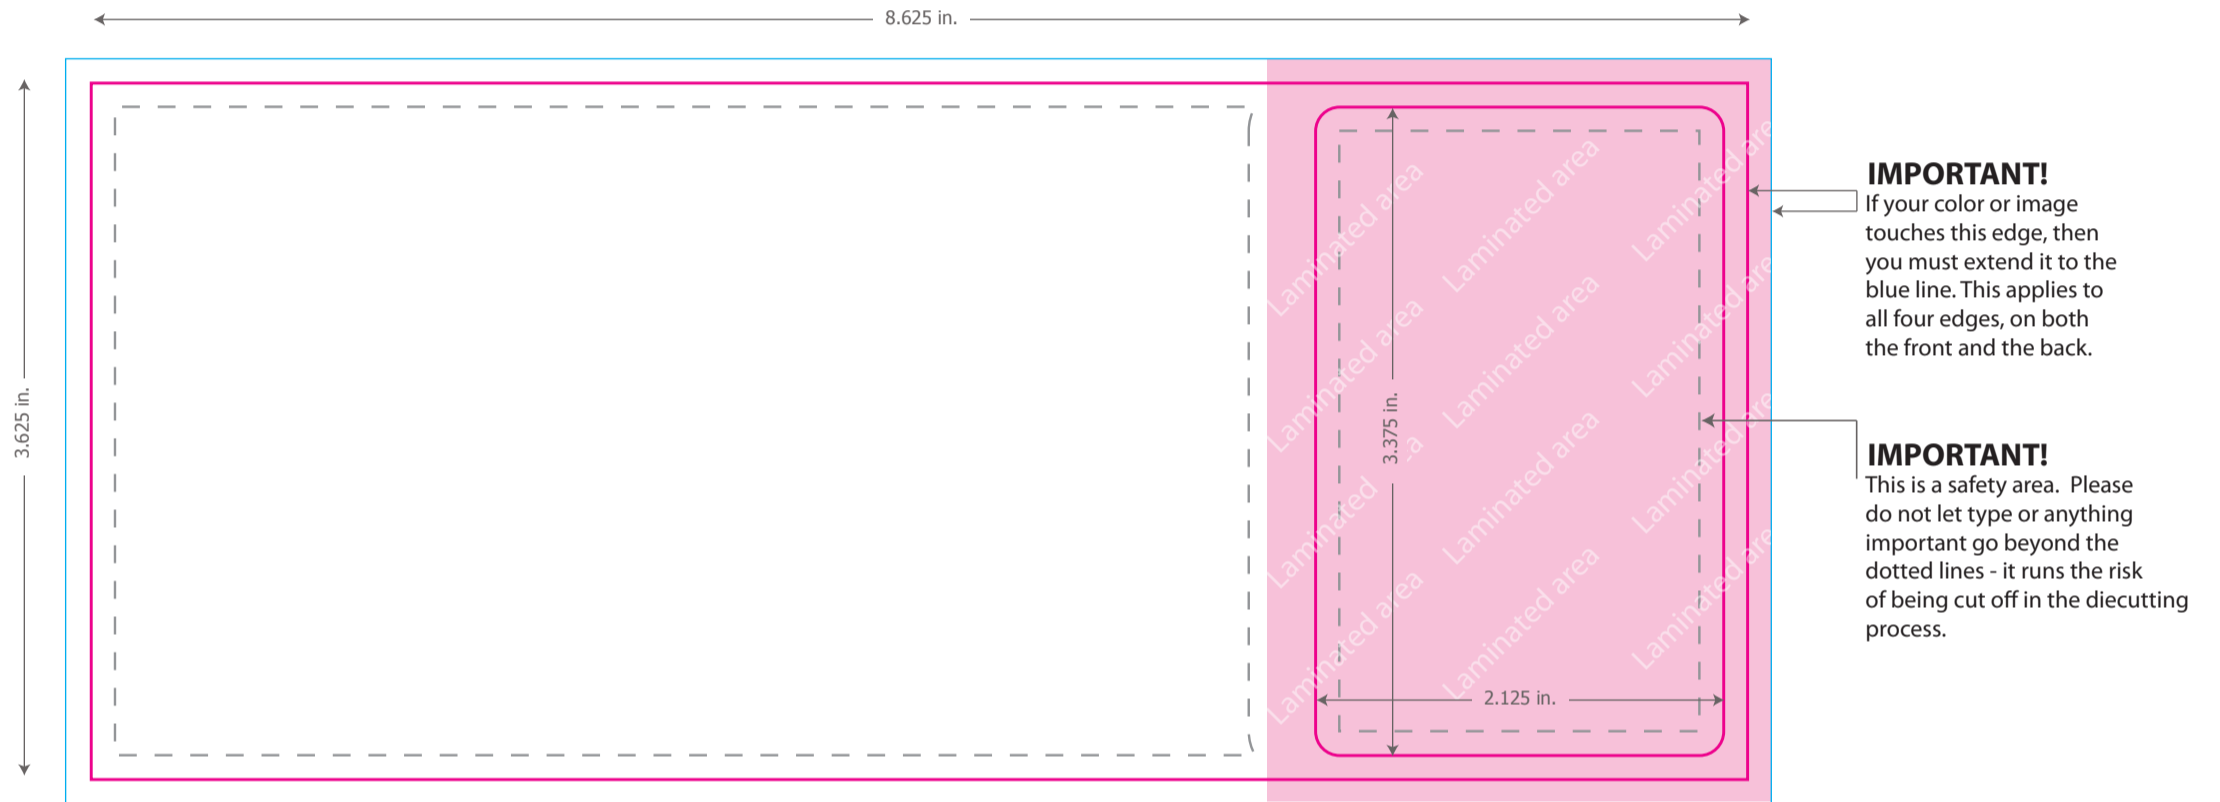

Plastic Postcard.us
A DIVISION OF TELE-PAK INC.

PARTIALLY LAMINATED VL722 MAILER+CR80 VERTICAL CARD

Product is 100# gloss cover
10 mil laminate on both sides in the laminated area.

MAILER TRIM SIZE: 8.625" X 3.625" CR80 SIZE: 3.375" X 2.125"

IMPORTANT INFORMATION BEFORE YOU SEND YOUR ARTWORK TO TELE-PAK:

1. PLEASE KEEP YOUR ARTWORK IN LAYERS, DO NOT FLATTEN IT.
2. PLEASE **OUTLINE ALL FONTS/TYPE** IN ILLUSTRATOR (OR RASTERIZE THEM IN PHOTOSHOP).
3. IF USING ANY OTHER PROGRAM, PLEASE INCLUDE THE FONT FILES WHEN SENDING IN THE ARTWORK.
4. PLEASE EMBED ALL IMAGES - DO NOT LINK
5. ZIP YOUR FILE(S) AND UPLOAD AT WWW.MYCARDART.COM

FRONT